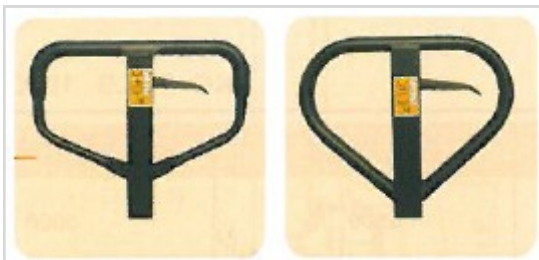

## LOW PROFILE HAND PALLET TRUCK

This Hand Pallet Truck features:

- Polyurethane steering wheels
- Polyurethane single load rollers
- Steel rim

**MIXABLE**

| MODEL       | USMH00184 | USMH00185 | USMH00322 | USMH00491 |
|-------------|-----------|-----------|-----------|-----------|
| CAPACITY    | 4,400 lbs | 4,400 lbs | 4,400 lbs | 4,400 lbs |
| MAX HEIGHT  | 6.5"      | 6.5"      | 6.5"      | 6.5"      |
| MIN HEIGHT  | 2"        | 2"        | 2"        | 2"        |
| FORK LENGTH | 48"       | 48"       | 48"       | 48"       |
| FORK WIDTH  | 27"       | 21"       | 27"       | 21"       |
| NET WEIGHT  | 161 lbs   | 155 lbs   | 161 lbs   | 155lbs    |
| HANDLE      | Type A    | Type A    | Type B    | Type B    |

A-Handle

B-Handle