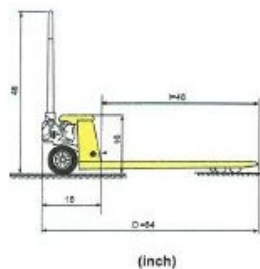

CONTACT US

www.seco-international.com
sales@seco-international.com

SECO. TRADING THE FUTURE.