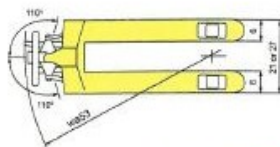

CONTACT US

www.seco-international.com
sales@seco-international.com

SECO. TRADING THE FUTURE.