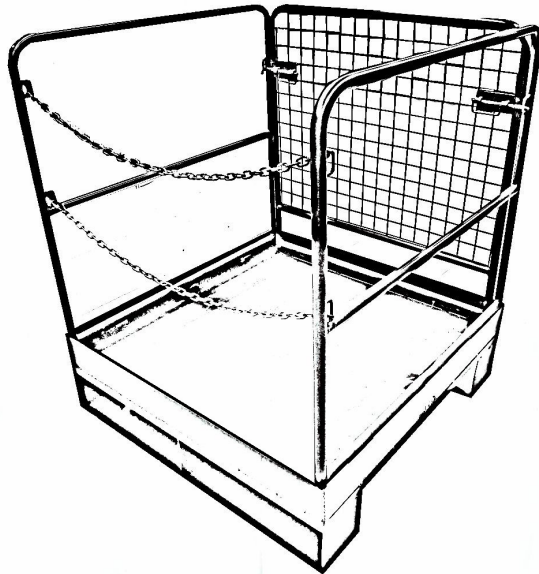

PREMIUM AND ECONOMY MAN BASKETS

- Exclusive **SECO** Offer
- High Quality and Great Price

ECONOMY MAN BASKET

PREMIUM MAN BASKET

Specifications	Premium Man Basket USMH00489	Economy Man Basket USMH00490
Safe Working Load	882lb	749lb
Outer Frame Size	43"X43"X60"(H)	36"X36"X42"(H)
Unit Weight	198lb	99lb
Assembly	None Required	None Required
Material	Steel	Steel
Fork Pockets	3.9" X 7.8"	2.7" X 7.7"
Back Safety Mesh	59"	42"
Rail Height	41"	42"
Floor	Checker plate steel	Non-slip floor plate
Toe Plate	4.7" (front), 5.9" (sides)	4"
Tether Point	Yes	Yes