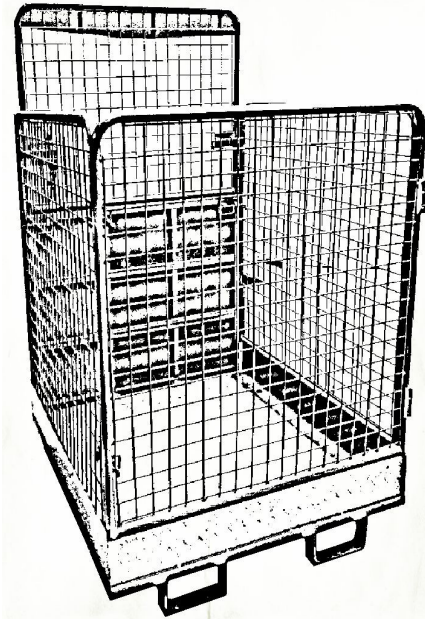

PREMIUM AND ECONOMY MAN BASKETS

- Exclusive **SECO** Offer
- High Quality and Great Price

ECONOMY MAN BASKET

PREMIUM MAN BASKET

Specifications	Premium Man Basket USMH00489	Economy Man Basket USMH00490
Safe Working Load	882lb	749lb
Outer Frame Size	43"X43"X60"(H)	36"X36"X42"(H)
Unit Weight	198lb	99lb
Assembly	None Required	None Required
Material	Steel	Steel
Fork Pockets	3.9" X 7.8"	2.7" X 7.7"
Back Safety Mesh	59"	42"
Rail Height	41"	42"
Floor	Checker plate steel	Non-slip floor plate
Toe Plate	4.7" (front), 5.9" (sides)	4"
Tether Point	Yes	Yes